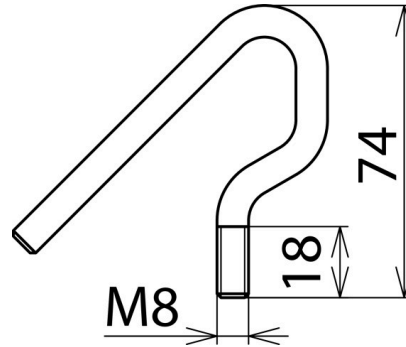

EL M8 H PHE (766 923)

I

Figure without obligation

Figure without obligation

Type	EL M8 H PHE
Part No.	766 923
Application	For overhead lines only
Material	St/gal Zn
Weight	71 g
Customs tariff number (Comb. Nomenclature EU)	90309000
GTIN	4013364074590
PU	1 pc(s)