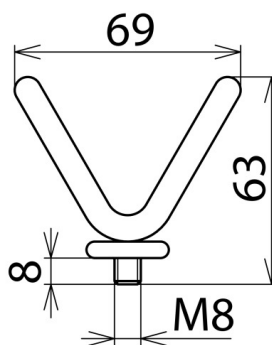

EL M8 G PHE (766 924)

Figure without obligation

Figure without obligation

Type	EL M8 G PHE
Part No.	766 924
Application	For overhead lines only
Material	StSt
Weight	46 g
Customs tariff number (Comb. Nomenclature EU)	90309000
GTIN	4013364094840
PU	1 pc(s)