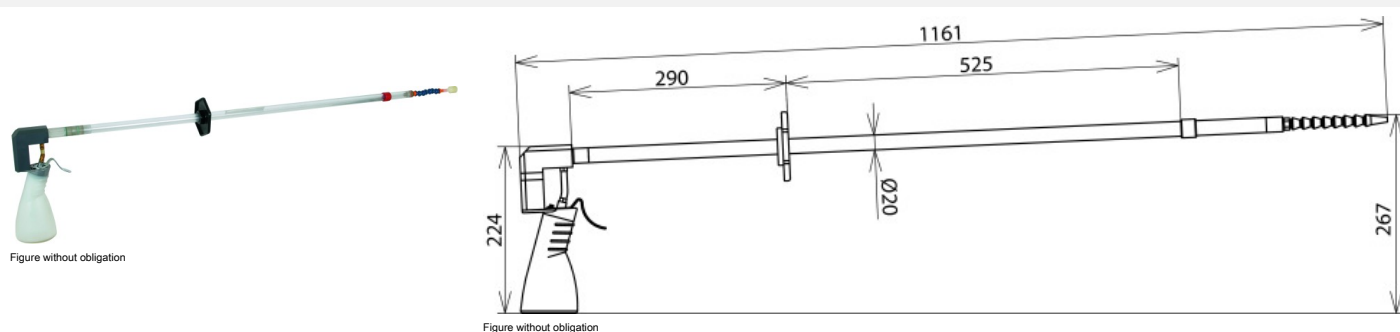

HOEL 36 20 1100 (785 399)

Type	HOEL 36 20 1100
Part No.	785 399
Nominal voltage (U _N)	Up to 36 kV
Total length (l _o)	1160 mm
Insertion depth (l _i)	280 mm
Length (handle) (l _H)	290 mm
Diameter	20 mm
Volume (oil container)	200 ml
Temperature range	+5 °C ... +50 °C
Standard	Based on DIN VDE 0681-1 and DIN VDE 0682-621
For use at	*
Accessory	Extension (500 mm) (Part No. 785 398)
Weight	757 g
Customs tariff number (Comb. Nomenclature EU)	82055980
GTIN	4013364146525
PU	1 pc(s)